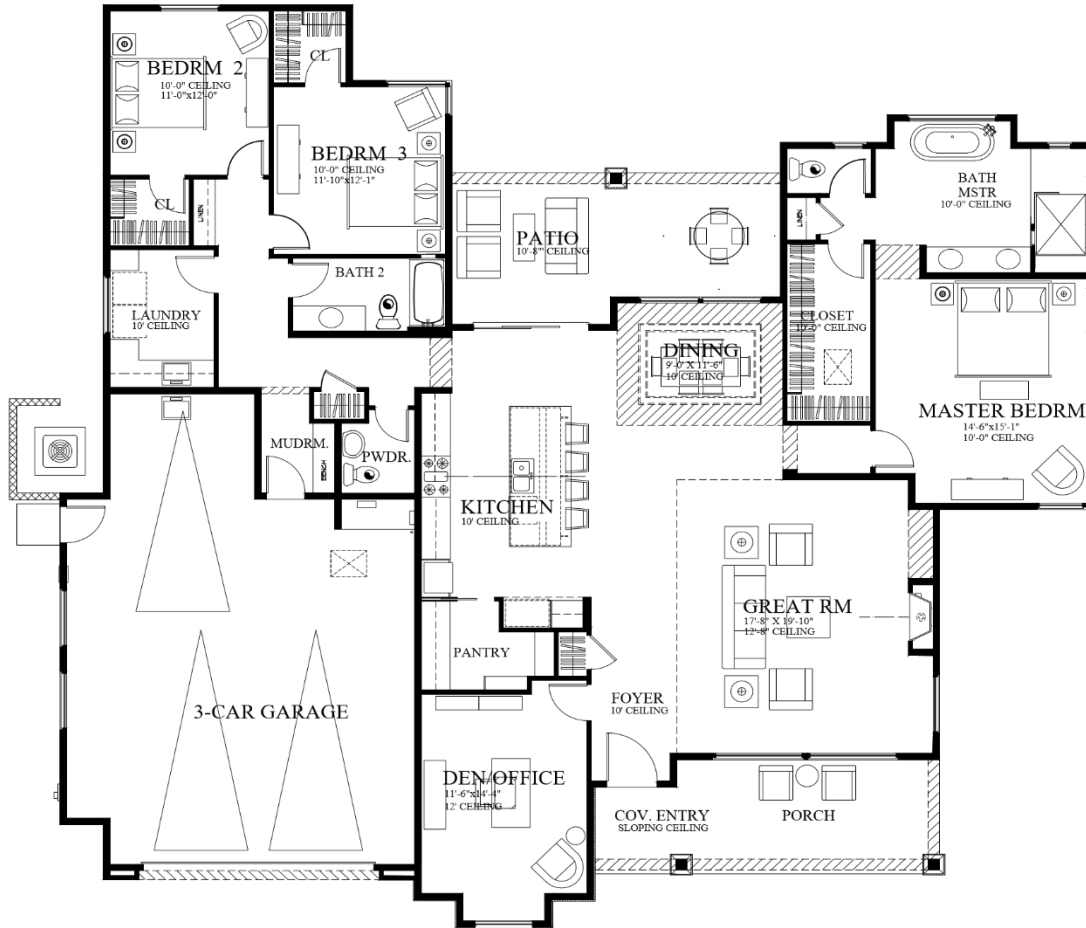

Front Elevation

2,490 Sq. Ft. Luxury Custom Home

LOT 385 Unit 9, Yavapai Hills, Prescott, AZ

Contact:

Geoff Hyland

928-710-3008

Ready for move-in!

GARDNER
DESIGN | BUILD | PERFORM