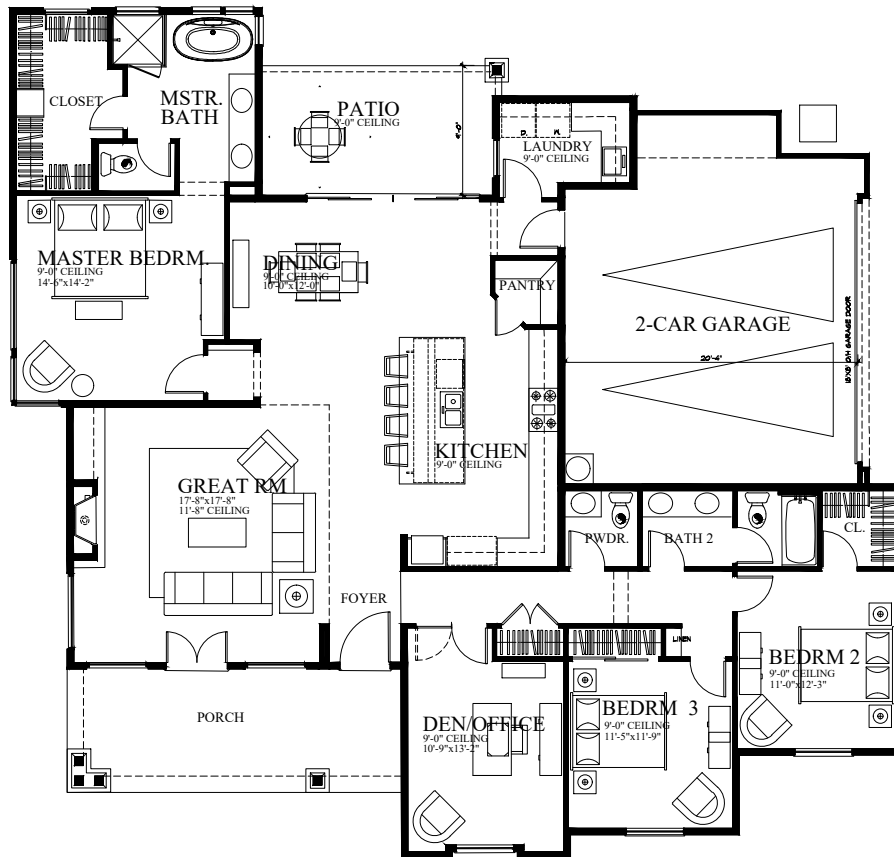

Front Elevation

2,142 Sq. Ft. Luxury Custom Home

LOT 217 Unit 9, Yavapai Hills, Prescott, AZ

Contact:

Justin Gardner

928-237-6339

Available for move-in: 2024