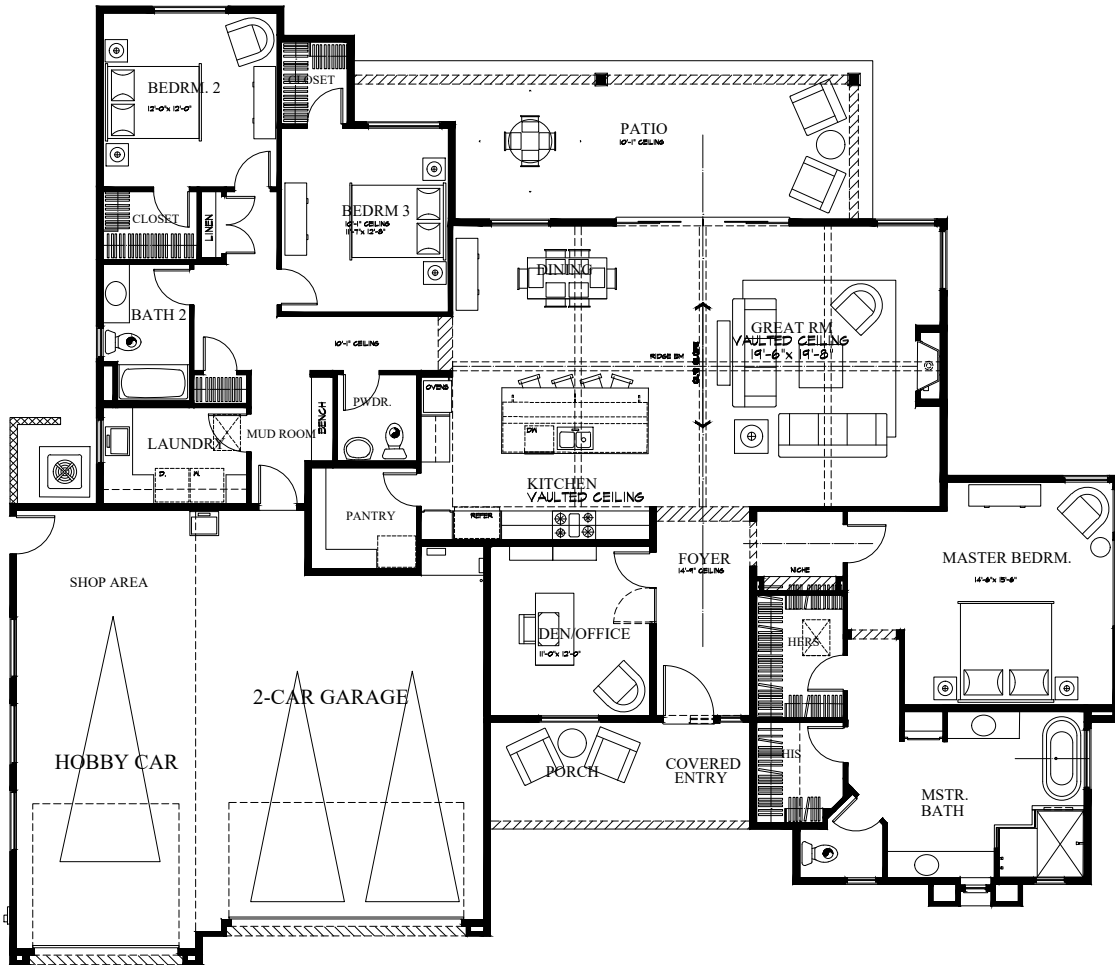

Front Elevation

2,471 Sq. Ft. Luxury Custom Home

LOT 400 Unit 9, Yavapai Hills, Prescott, AZ

Contact:

Justin Gardner

928-237-6339

Available for move-in: 2024-2025