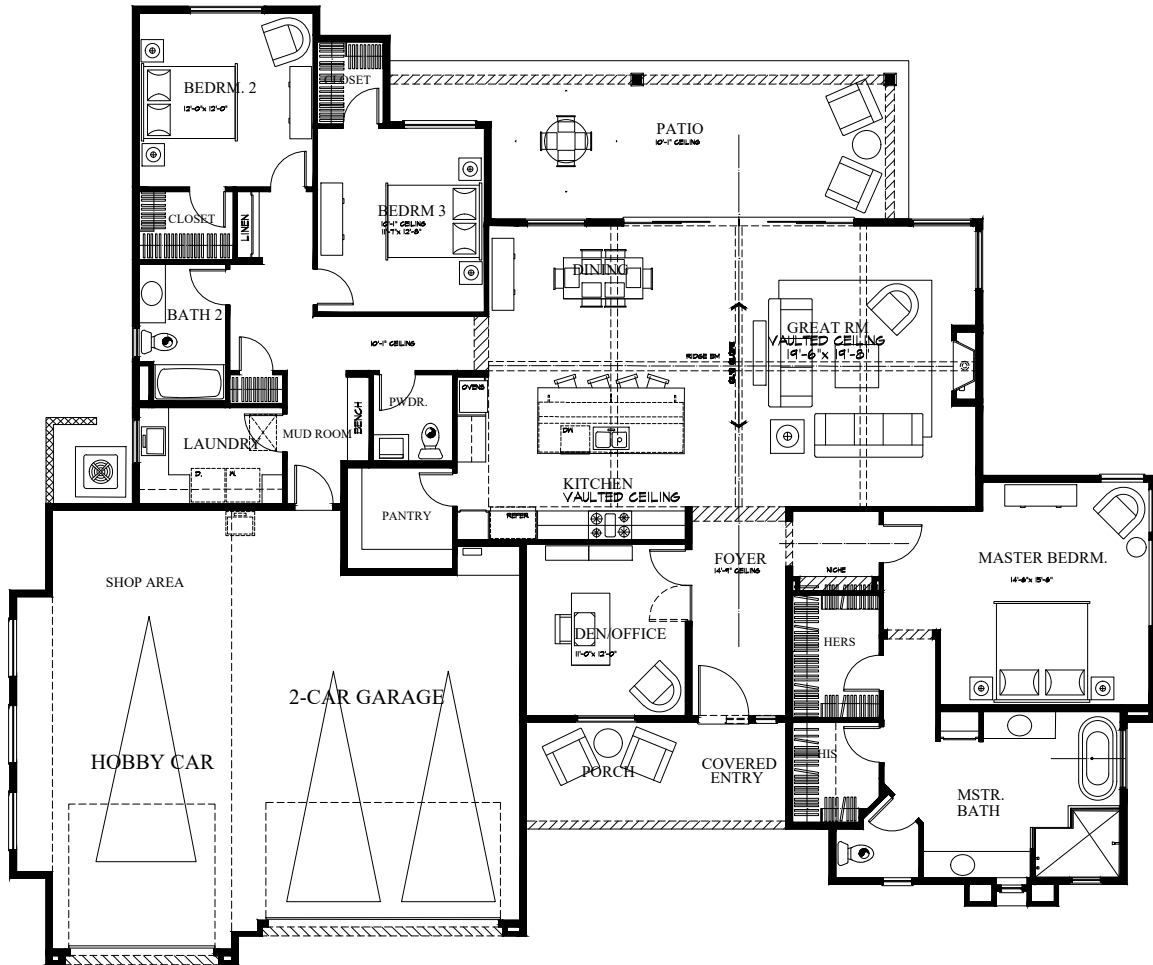

Front Elevation

# 2,471 Sq. Ft. Luxury Custom Home

LOT 400 Unit 9, Yavapai Hills, Prescott, AZ

Contact:

Justin Gardner

928-237-6339

Available for move-in: 2024