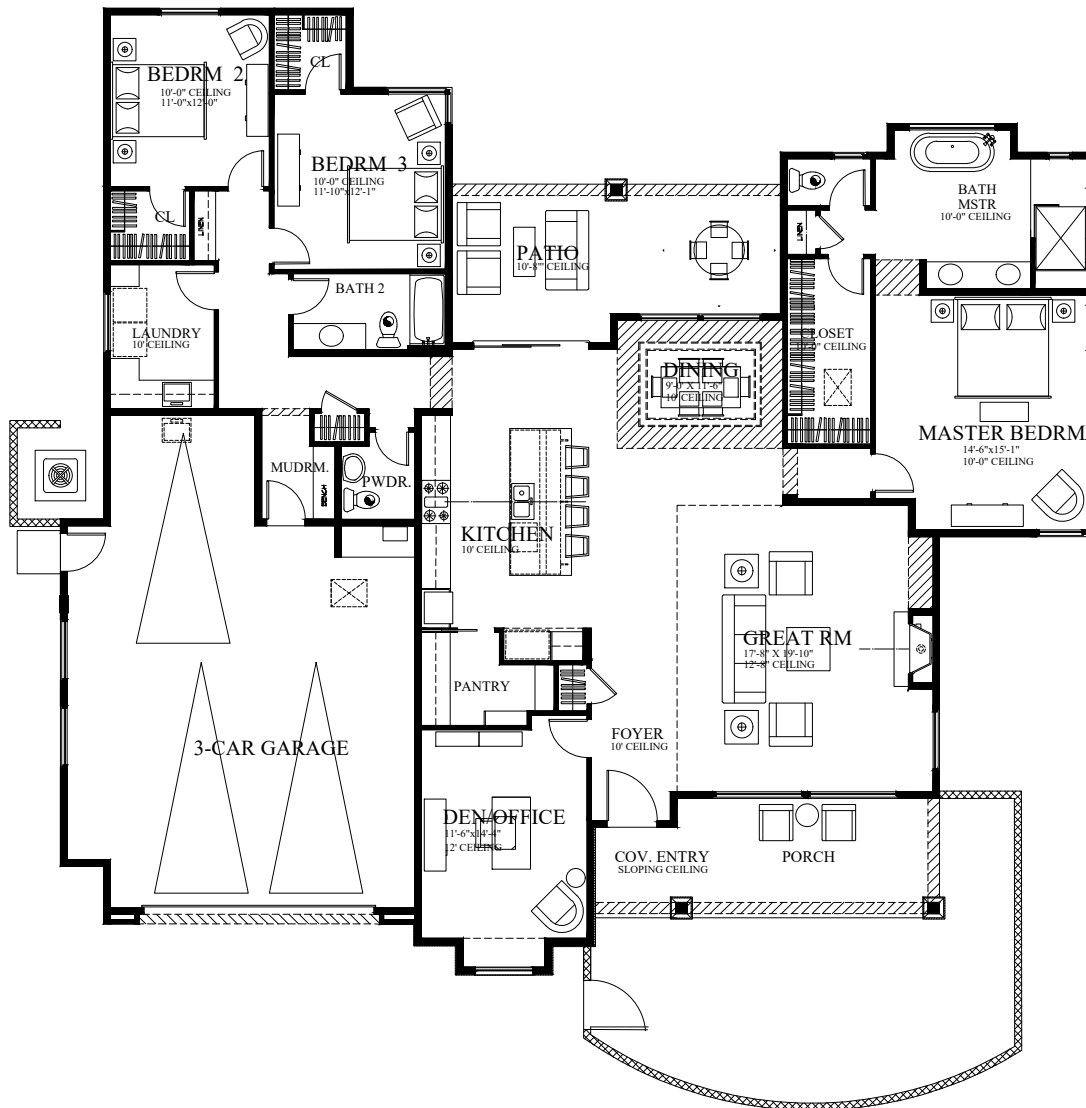

Front Elevation

2,490 Sq. Ft. Luxury Custom Home

LOT 385 Unit 9, Yavapai Hills, Prescott, AZ

Contact:

Justin Gardner

928-237-6339

Available for move-in: 2024