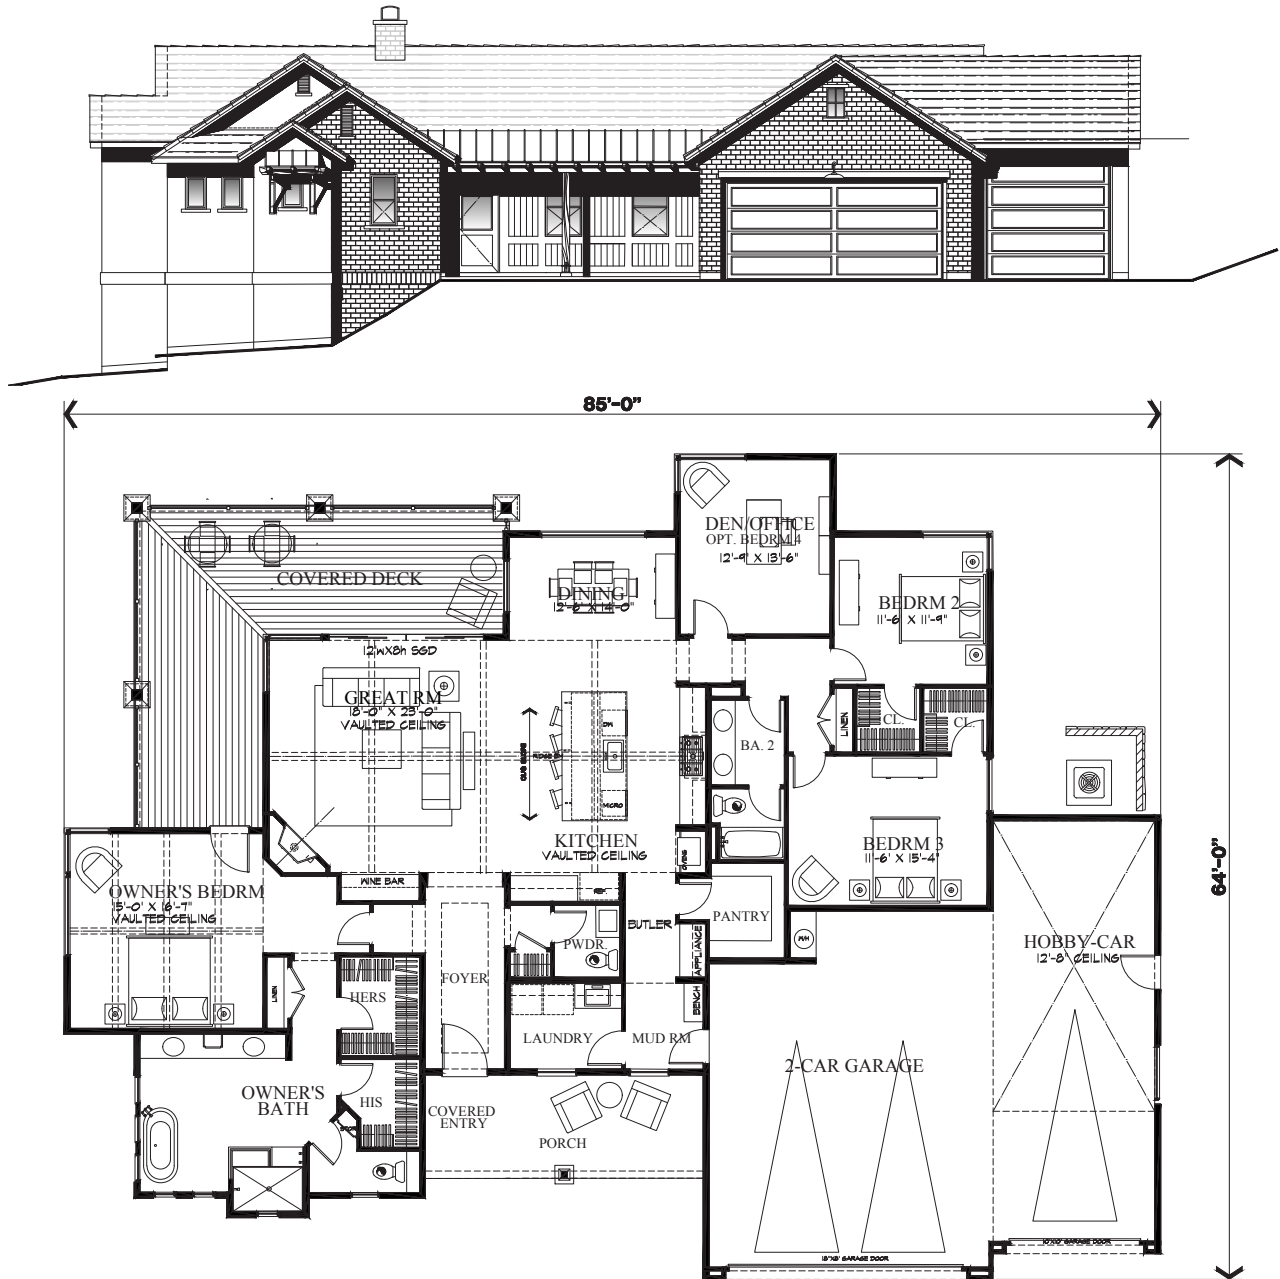

GARDNER

DESIGN | BUILD | PERFORM

JUSTIN GARDNER

928-237-6339

JUSTIN@GCHPERFORMANCE.COM

WWW.GCHPERFORMANCE.COM

2,562 SQ. FT. LUXURY CUSTOM HOME

4796 SHARPSHOOTER WAY, YAVAPAI HILLS, PRESCOTT, AZ
4 BED, 2 1/2 BATH, 2-CAR GARAGE + HOBBY CAR GARAGE

AVAILABLE FOR MOVE-IN 2021