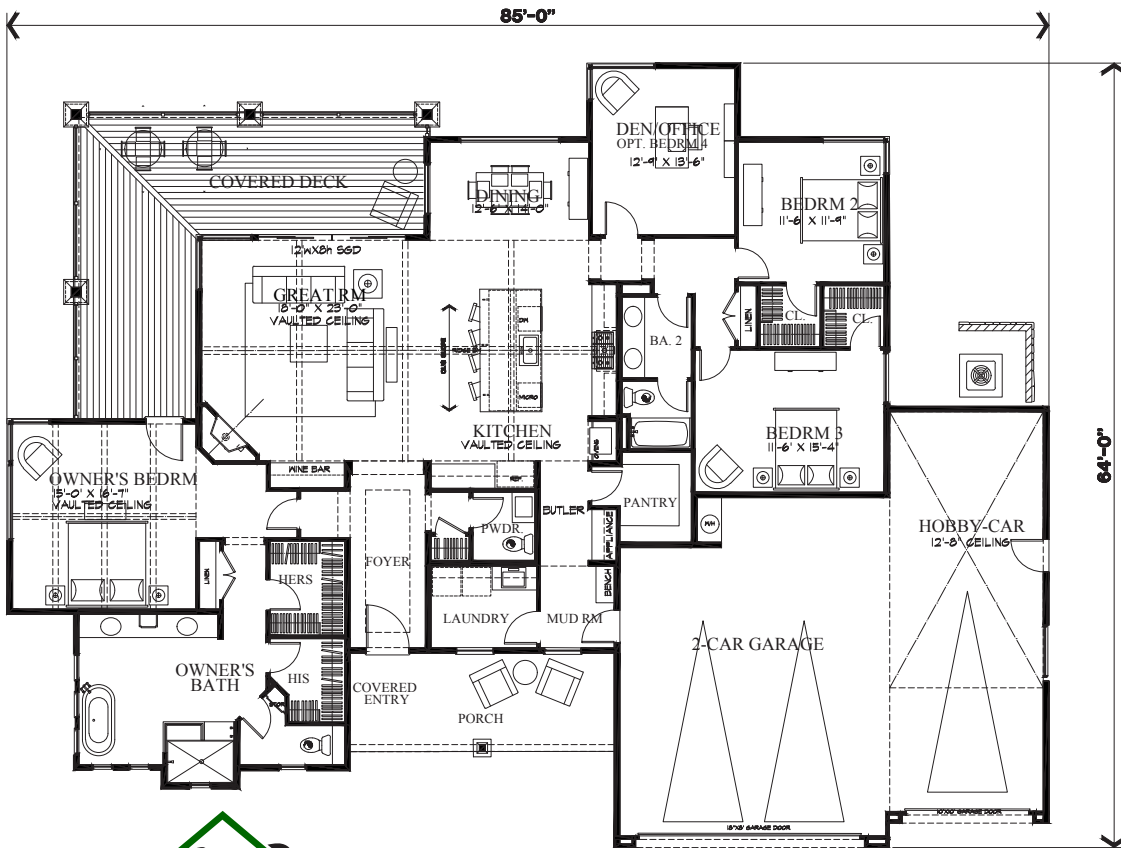

**GARDNER**  
CUSTOM HOMES

**Yavapai Hills**  
A Custom Home Community

**2,562 SQ. FT. LUXURY CUSTOM HOME**

4796 SHARPSHOOTER WAY, YAVAPAI HILLS, PRESCOTT, AZ  
4 BED, 2 1/2 BATH, 2-CAR GARAGE + HOBBY CAR GARAGE