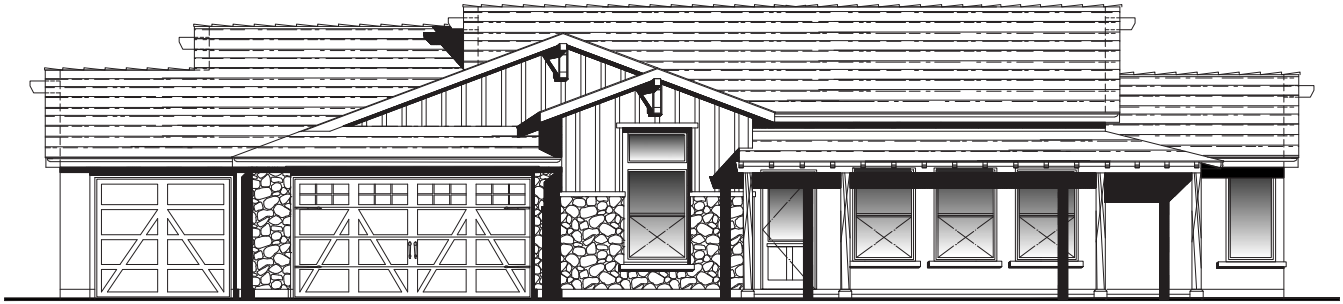

HYLAND
SCHNEIDER
RE/MAX MOUNTAIN PROPERTIES

CHELLY HERREN, REALTOR®
HYLAND/SCHNEIDER TEAM | RE/MAX MOUNTAIN PROPERTIES

☎ 928.533.4654 (MOBILE)

✉ CHELLY@PRESCOTTAREAPROPERTY.COM

SA562479000

GARDNER
CUSTOM HOMES

Yavapai Hills
A Custom Home Community

2,271 SQ. FT. LUXURY CUSTOM HOME

LOT 384 UNIT 9, YAVAPAI HILLS, PRESCOTT, AZ

3 BED, 2 1/2 BATH, 3-CAR GARAGE

AVAILABLE FOR MOVE-IN 2021