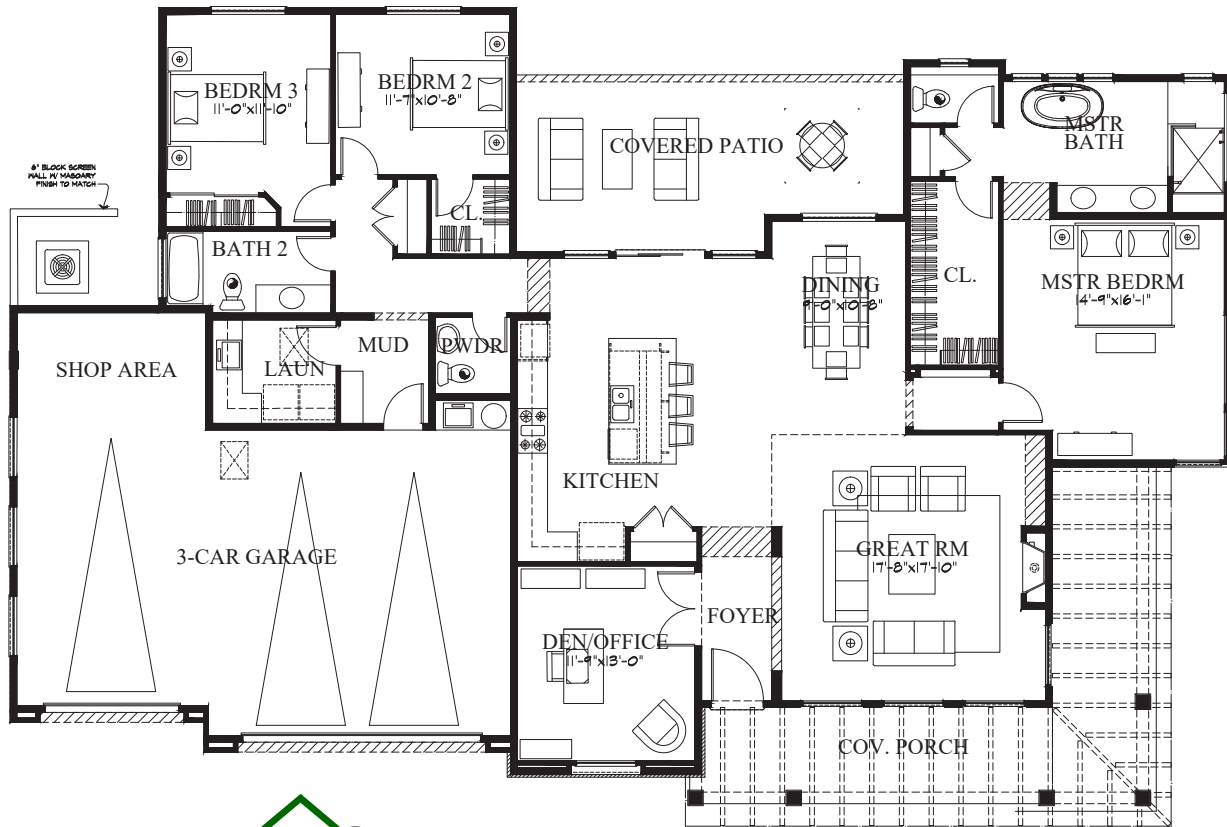

HYLAND
SCHNEIDER
RE/MAX MOUNTAIN PROPERTIES

CHELLY HERREN, REALTOR®
HYLAND/SCHNEIDER TEAM | RE/MAX MOUNTAIN PROPERTIES

☎ 928.533.4654 (MOBILE)

✉ CHELLY@PRESCOTTAREAPROPERTY.COM

SA562479000

GARDNER
CUSTOM HOMES

Yavapai Hills
A Custom Home Community

2,271 SQ. FT. LUXURY CUSTOM HOME

LOT 384 UNIT 9, YAVAPAI HILLS, PRESCOTT, AZ

3 BED, 2 1/2 BATH, 3-CAR GARAGE

AVAILABLE FOR MOVE-IN 2021